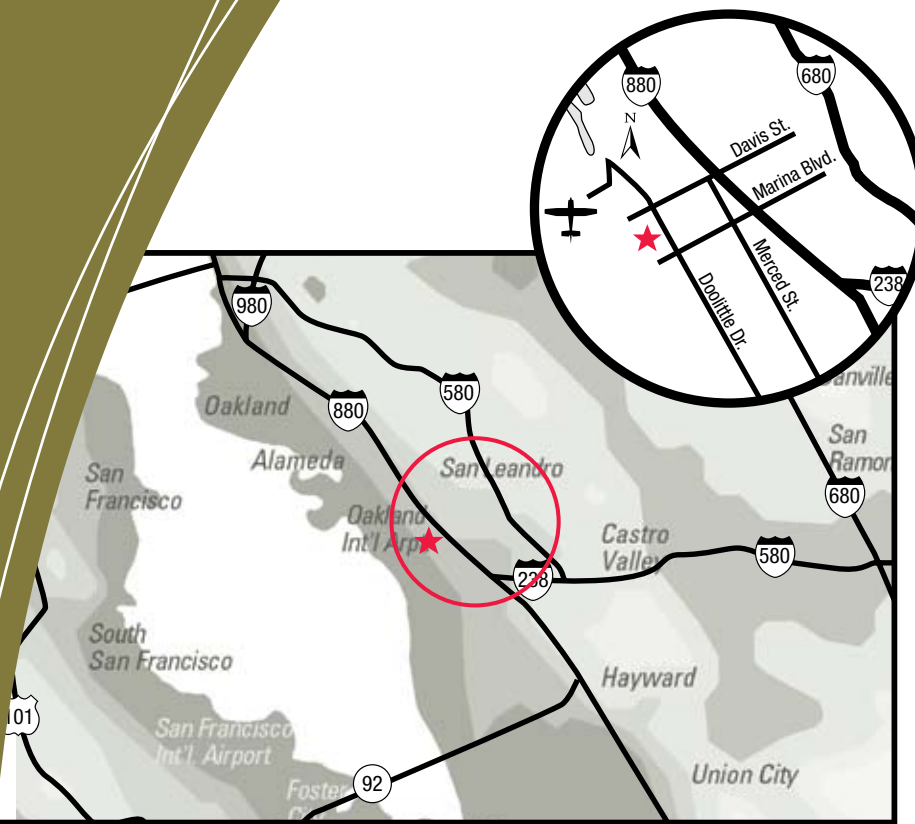

Mon.-Fri. 7:30 a.m.–4:30 p.m.

I-880: Exit Marina Blvd. West in San Leandro. Continue to 2nd right turn, which is Doolittle Drive. Proceed north on Doolittle to 1501, which is on the left side. Unit F is at the center of the building.

I-85 North bound: Take exit#104 Pleasant Hill Rd. Turn Left at top of ramp and go 2.2 miles to N Berkley Lake Rd and turn left, go .4 miles and cross over GA-13/US-23, go .1 miles and turn left onto Industrial Park Dr. go .5 miles to location on right.

I-85 South bound: Take exit#104 Pleasant Hill Rd. Turn Right at top of ramp and go 2.2 miles to N Berkley Lake Rd and turn left, go .4 miles and cross over GA-13/US-23, go .1 miles and turn left onto Industrial Park Dr. go .5 miles to location on right.

Mon.-Fri. 8:00 a.m.–5:00 p.m.

I-395 Southbound: Exit #2A, Edsall Road East. Follow Edsall Road for one mile. Turn right at the 6295 Industrial Center. New Haven is straight ahead.

I-95: Take 395 north to exit #2A, Edsall Road East. Follow Edsall Road for one mile. Turn right at the 6295 Industrial Center. New Haven is straight ahead.