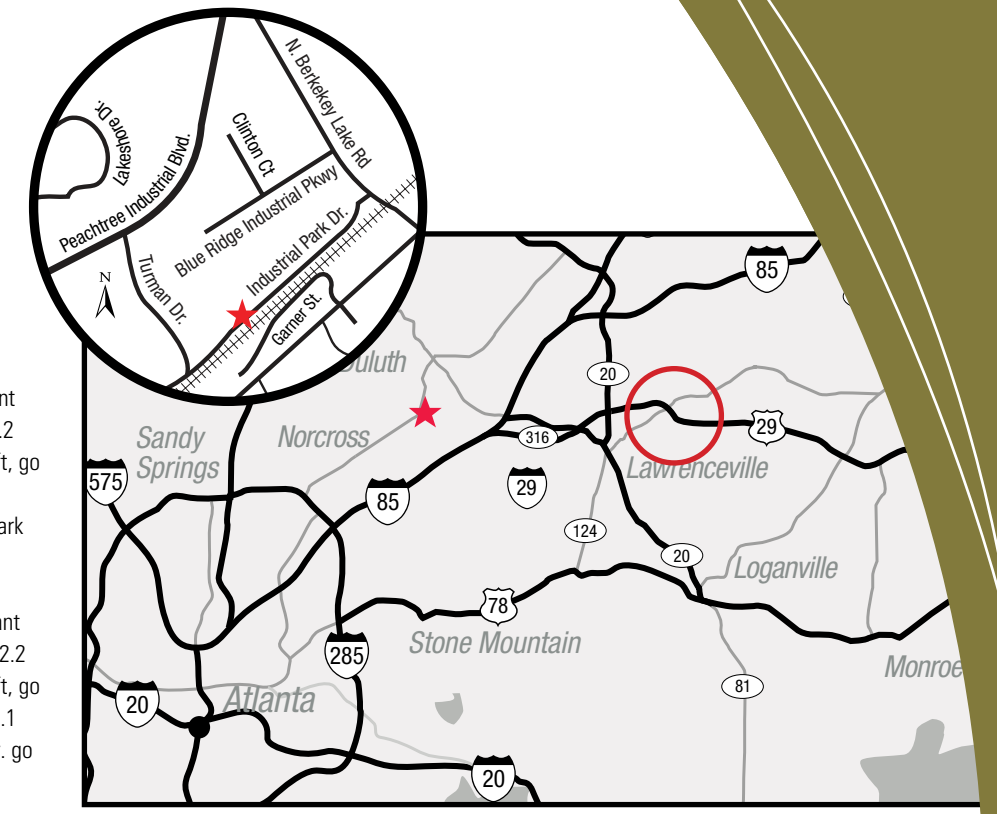

Mon.-Fri. 7:30 a.m.–4:30 p.m.

I-880: Exit Marina Blvd. West in San Leandro. Continue to 2nd right turn, which is Doolittle Drive. Proceed north on Doolittle to 1501, which is on the left side. Unit F is at the center of the building.

I-85 North bound: Take exit#104 Pleasant Hill Rd. Turn Left at top of ramp and go 2.2 miles to N Berkley Lake Rd and turn left, go .4 miles and cross over GA-13/US-23, go .1 miles and turn left onto Industrial Park Dr. go .5 miles to location on right.

I-85 South bound: Take exit#104 Pleasant Hill Rd. Turn Right at top of ramp and go 2.2 miles to N Berkley Lake Rd and turn left, go .4 miles and cross over GA-13/US-23, go .1 miles and turn left onto Industrial Park Dr. go .5 miles to location on right.

Mon.-Fri. 8:00 a.m.–5:00 p.m.

I-395 Southbound: Exit #2A, Edsall Road East. Follow Edsall Road for one mile. Turn right at the 6295 Industrial Center. New Haven is straight ahead.

I-95: Take 395 north to exit #2A, Edsall Road East. Follow Edsall Road for one mile. Turn right at the 6295 Industrial Center. New Haven is straight ahead.