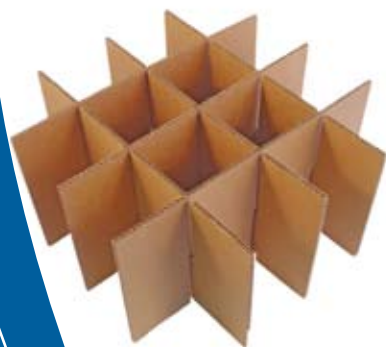

Packing Materials

Small
NH701

Medium
NH702

Large
NH703

Moving & Storage Corrugated Cartons

New Haven's "Cross Country" moving and storage cartons are specially designed to give maximum protection to customers' clothing and other valuable possessions. Manufactured to the exact requirements of the moving and storage industry. Each carton and container meets the construction requirements of the uniform freight classification. All cartons complete with pre-printed lot, piece, name and contents identification area. Custom sizes available.

Carton Sizes Available

NH701	Small Carton	1.5 Cu.Ft.
NH702	Medium Carton	3.0 Cu.Ft.
NH703	Large Carton	4.5 Cu.Ft.
NH704	Ex. Large Carton	6.0 Cu.Ft.
NH705	Lamp Base Carton	5.1 Cu.Ft.
NH706	Dish Pak (275#)	5.1 Cu.Ft.
NH707	Dish Pak (military, 375#)	5.1 Cu.Ft.
NH708	Large Cells 14"	
NH709	Dish Pak Dividers	
NH710	Mattress Carton-single	3/3
NH711	Mattress Carton-double	4/6
NH714-IN	King/Queen Inner	
NH714-OUT	King/Queen Outer	
NH714	King/Queen Combo	
	Mattress Carton	
NH715	Crib Mattress Carton	
NH716	Lay Flat Wardrobe	
NH724	1 pc. Wardrobe with bar	24"

Call for the
best pricing

Dish Pak Dividers
NH709

Dish Pak
NH706

Wardrobe with Bar
NH724

Buy or Rent

Office Moving & Storage Tote Box

For handling of miscellaneous office supplies and/or record files. Sturdy, economical corrugated construction. Interlocking quick-assembly design. No taping necessary. Legal and letter sizes available. 2.3 cu. ft.

NH750-4

call for lowest price

Speed Pak/Corrugated Gondola

The Speed Pak is the most useful box a mover can have. A multi-purpose extra rugged carton designed to be used with the New Haven Rental Dolly for on the spot pack and move. A multi-purpose office & industrial indispensable. Meets the construction requirements of the uniform freight classification. Inside dimensions differ regionally: